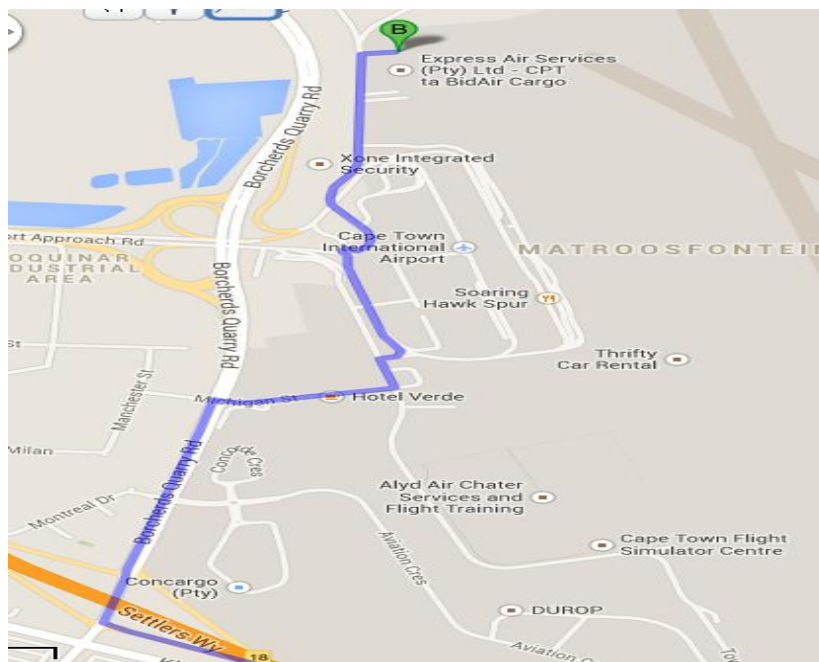

Directions to BidAir Cargo Branch Cape Town

BidAir Cargo Branch

- Take the AIRPORT APPROACH turnoff (Exit 16) off the N2.
- Follow the road towards the airport
- Keep in the FAR RIGHT HAND LANE.
- You will run parallel to the BP garage
- You will come to a small traffic circle – drive as if you going straight over it
- You will drive over three speed humps
- Follow the road for +/- 1 KM
- We are the fifth turning to right hand side
- You will see security booms in front of you
- We are straight in front of the security booms