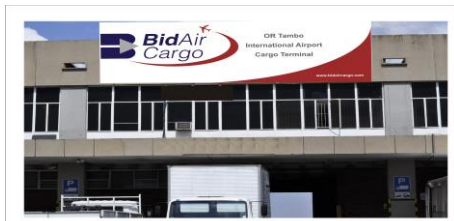

Directions to BidAir Cargo Branch and Animal PetLounge

BidAir Cargo Branch

- Coming from Johannesburg, take the R24 and follow the signs for the R21 towards Pretoria past the passenger terminal at the airport.
- On the R21 to Pretoria, take the first off ramp being the Voortrekker road/ Kempton Park turnoff
- Turn right and go under the ramp and continue straight through a set of Traffic Lights. Follow the curve of the road for about 150 meters and on your left hand side you will see a security check-in. Once signed in look straight ahead and you will see the BidAir Cargo Logo above Warehouses 4-8.

BidAir Cargo Pet Lounge:

- Coming from Johannesburg, take the R24 and follow the signs for the R21 towards Pretoria past the passenger terminal at the airport.
- On the R21 to Pretoria, take the first off ramp being the Voortrekker road/ Kempton Park turnoff. Turn right and go under the ramp and continue straight through a set of Traffic Lights.
- Follow the curve of the road for about 250 meters where the road will split. Keep left and drive about 10 metres and then turn right into the car park through the boom. The Pet Lounge will be on your left hand side.