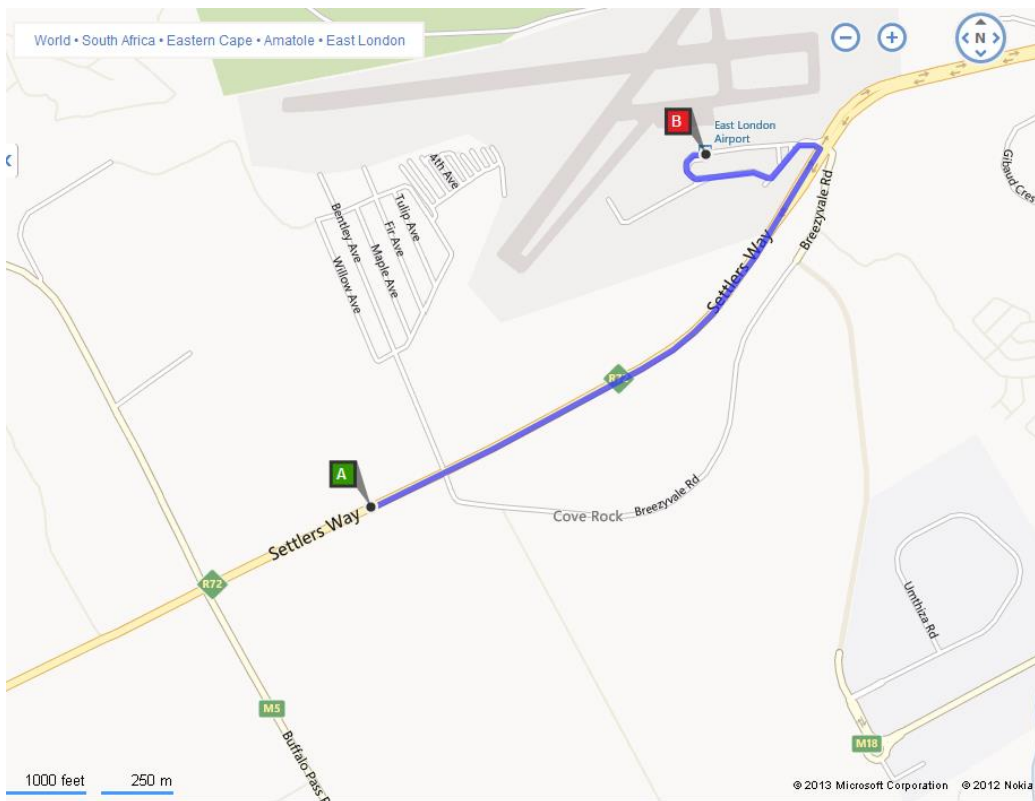

Directions to BidAir Cargo Branch East London

BidAir Cargo Branch:

- Coming from the R72 / Settlers way towards Breezyvale Road
- Turn Left / Right into road
- Keep right onto Road
- Arrive at East London Airport
- To your left will be a sign "Drop off and Go / Cargo Terminals".
- On your right will be a security check in.
- Once you've checked in follow the Road
- The First building BidAir Cargo East London will be unit 1 – 2