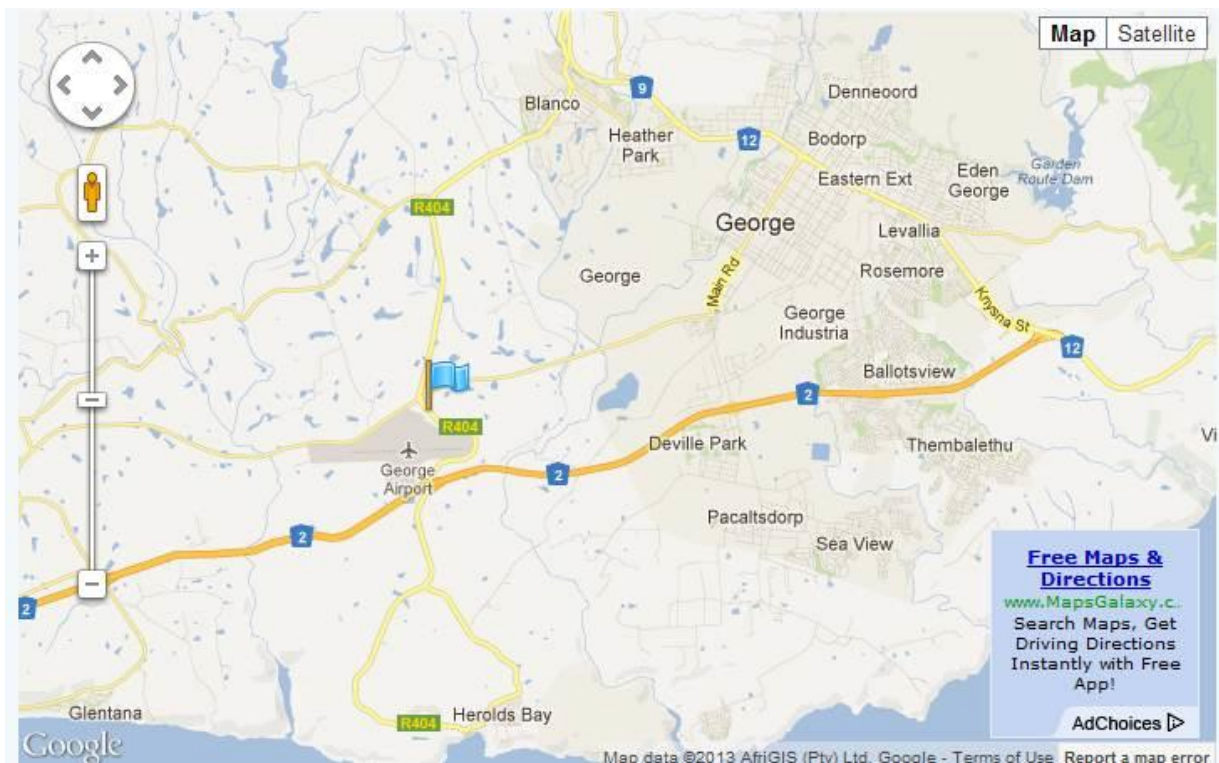

## Directions to BidAir Cargo Branch George

### **BidAir Cargo Branch from Knysna:**

- Head west in Main Road / N2 towards Handel Street.
- Continue to follow N2 – Merge onto N2 via the ramp to George / Airport / Mossel Bay / Cape Town
- Take Exit 425 for R404 towards George Airport / N12 Herold's Bay
- Turn right onto R404
- Drive for 2.6km and then turn left into George Airport
- Drive for 200m
- BidAir Cargo will be situated on the left Garage Units 1-3

### **BidAir Cargo Branch from Mossel Bay:**

- Head north toward Marsh St
- Continue on the ramp and merge onto Louis Fourie Rd/R102
- Turn left toward N2
- Turn right to merge onto N2 toward George
- Take exit 425 for R404 toward George Airport/Herold's Bay/ N12
- Turn left onto R404
- Drive for 2.6km and then turn left into George Airport then drive for 200m
- BidAir Cargo situated on the left Garage Units 1 – 3.