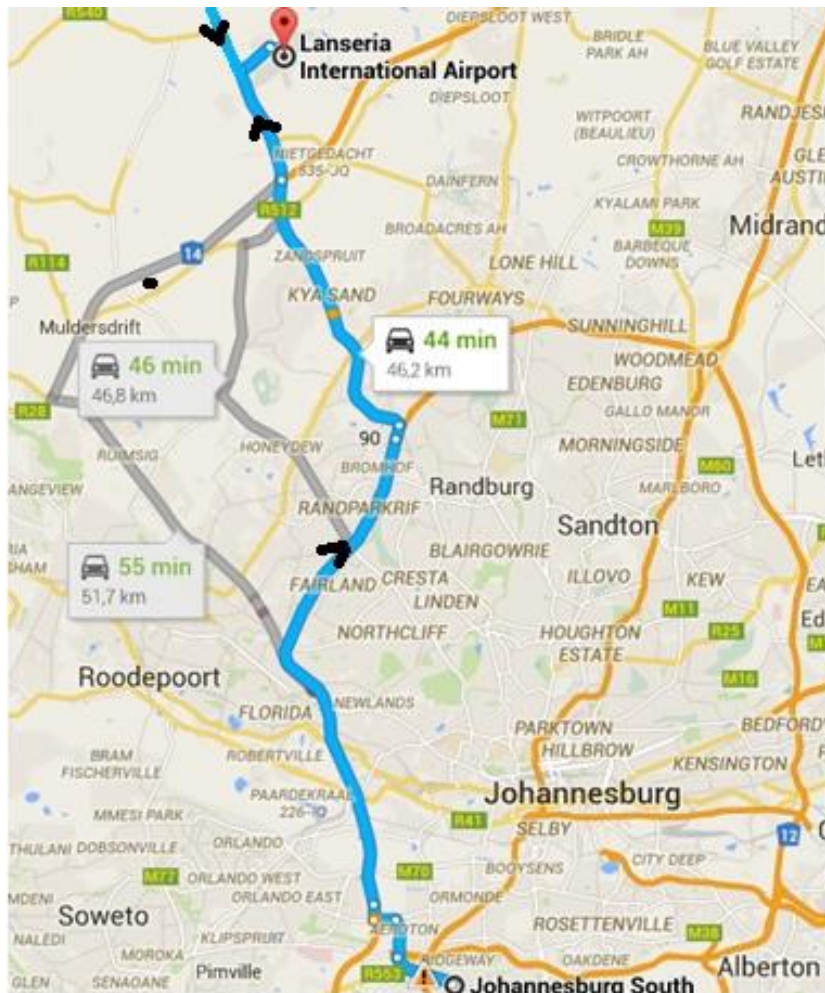

Directions to BidAir Cargo Branch Lanseria

BidAir Cargo Branch

- Coming from Johannesburg, Pretoria or Krugersdorp take the R512 and look for the sign for the Lanseria Airport Off-ramp.
- Proceed in the direction of Lanseria, through three sets of traffic lights (one being very soon after taking the off ramp, the next being by a Total Garage, then another set)
- At the **Fourth** set of traffic lights turn right into the road which leads to the Airport. As you get near the Airport, there is a three-way stop – turn right towards the Terminal Buildings.
- Proceed with caution **past the passenger terminal** until you see the Permit Office on your right.
- Park opposite the permit office and call the BidAir Cargo Branch on Tel 011-659 1575.
- A BidAir Cargo staff member will meet you at the Permit office to arrange a permit and escort you and your vehicle airside to the BidAir Cargo Office which is located at the old fire station – Hangar 75.
- Please activate your hazard indicators while driving airside
- Once your cargo has been accepted, the BidAir Cargo staff member will escort you back to the Permit Office landside.