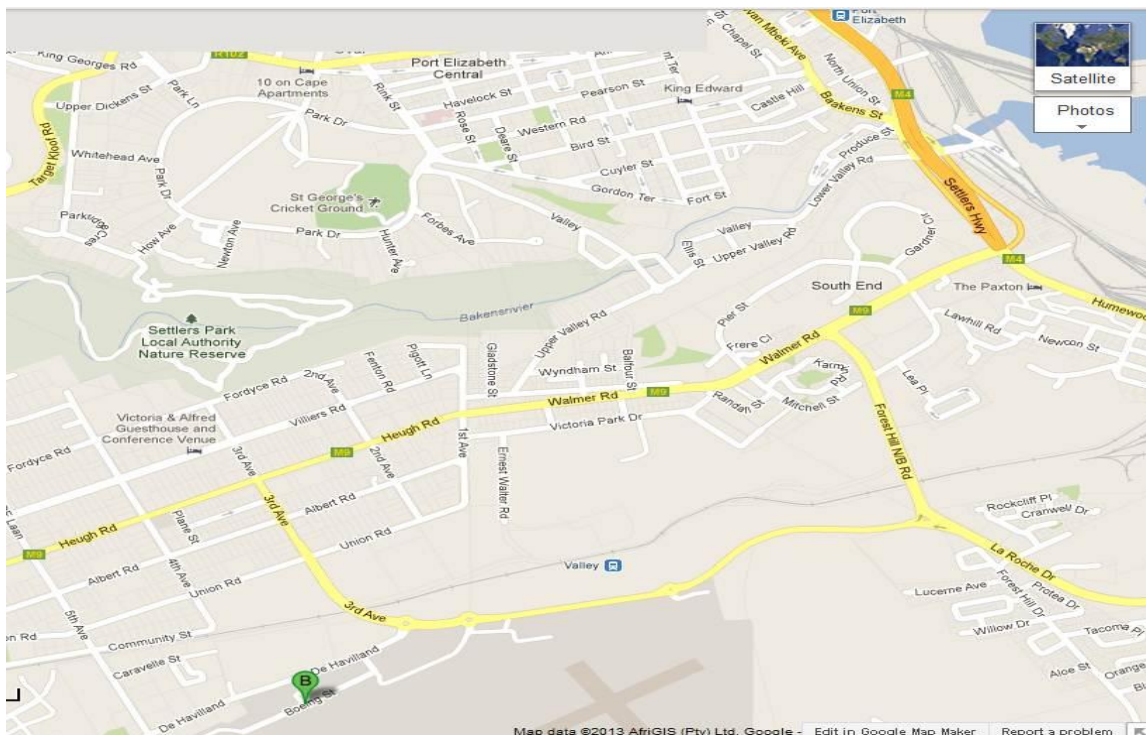

Directions to BidAir Cargo Branch Port Elizabeth

BidAir Cargo Branch:

- Head South onto Settlers Highways / M4
- Turn Right onto Walmer Road
- Continue onto Heugh Road / M9
- Turn left onto 3rd Avenue
- At the roundabout take the 2nd exit onto Da Havilland Road
- Turn Left onto Airport West Road
- Take 2nd right onto Boeing Road.
- Warehouse situated on the left side.

BidAir Cargo Branch from Jeffery's Bay:

- Continue on R102 Highway (Cape Road) towards Port Elizabeth
- Turn Right onto William Moffat Express Way /M12
- Turn Left onto Heugh Road / M9
- Turn right onto 3rd Avenue
- Continue towards the airport on you right
- At the roundabout take the 2nd exit onto Da Havilland Road
- Turn Left onto Airport West Road
- Take 2nd right onto Boeing Road.
- Warehouse situated on the left side.